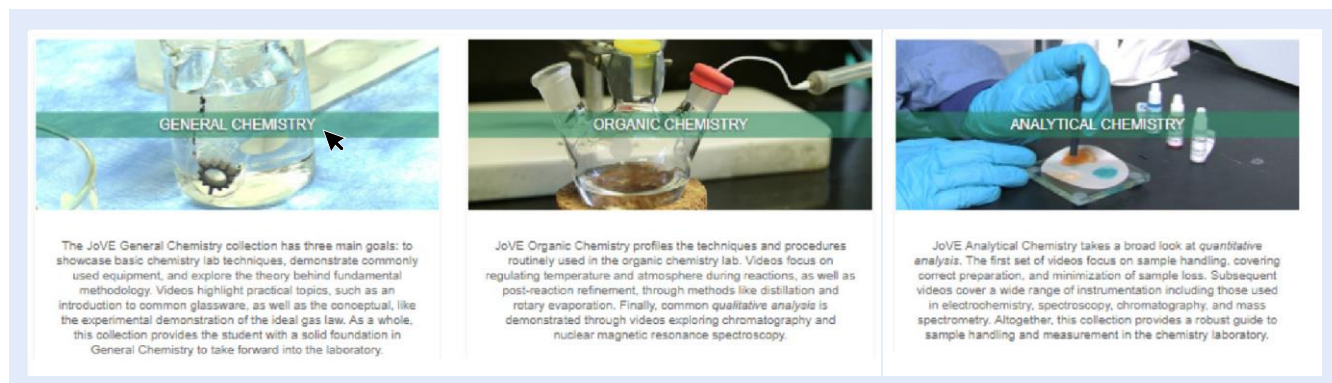

1. Ir a JoVE.com, pase el cursor sobre la pestaña verde Science Education, y haga clic en la serie que esté buscando. Por ejemplo, Química

2. Haga clic en la colección que contiene el video que quiere insertar.

3. Haz clic en el vídeo que deseas insertar

4. Clic en el botón "embed" bajo el vídeo

The screenshot shows the JOVE website interface. On the left, there is a video player with a play button and the text "Science Education SE". Below the video player are several buttons: "Share this Video", "Download PDF", "ADD TO FAVORITES", and "EMBED". A mouse cursor is pointing at the "EMBED" button. On the right side of the page, there is a table of contents for the article "Solutions and Concentrations" with chapters listed and their durations.